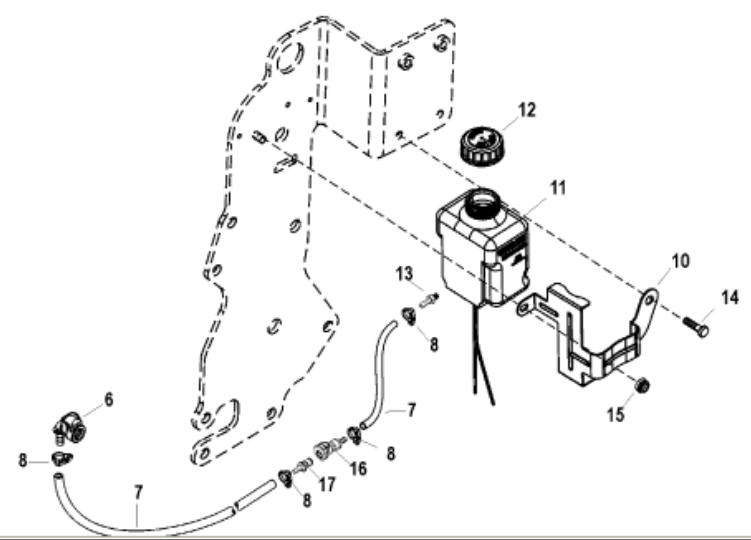

Parts List						
Ref	Class	Part	Description	Qty	Comment	Footnote
1		860065A	BRACKET KIT, Lube Monitor Rese	1	(Closed Cooling)	
2		808023T	STRAP, Reservoir Retainer	1		
3		806193A36	RESERVOIR, Lube Monitor	1	(Closed Cooling)	
4	36	806727	CAP, Lube Reservoir	1		
5	22	808624	CONNECTOR, Lube Reservoir	1		
6	22	861163	QUICK CONNECTOR, (90 Degree)	1		
7	32	19409	HOSE, (54.00 Inches Bulk) (.25 Inc	1		
8	54	41582	CLAMP, Nylon, Hose	AR		
9	10	98261	SCREW, (.375-16 x .750)	2		
10		865175T	BRACKET, Lube Monitor Reservoir	1	(Standard Cooling)	
11		806193A37	RESERVOIR, Lube Monitor	1	(Standard Cooling)	
12	36	806727	CAP, Lube Reservoir	1		
13	22	85439001	CONNECTOR, Male, Lube Reservoir	1		
14	10	828552	SCREW, (.375-16 x .500)	1		
15	11	826709	NUT, (.250-20)	1		
16	22	865190	CONNECTOR, Female	1		
17	22	865191	FITTING, Male	1		