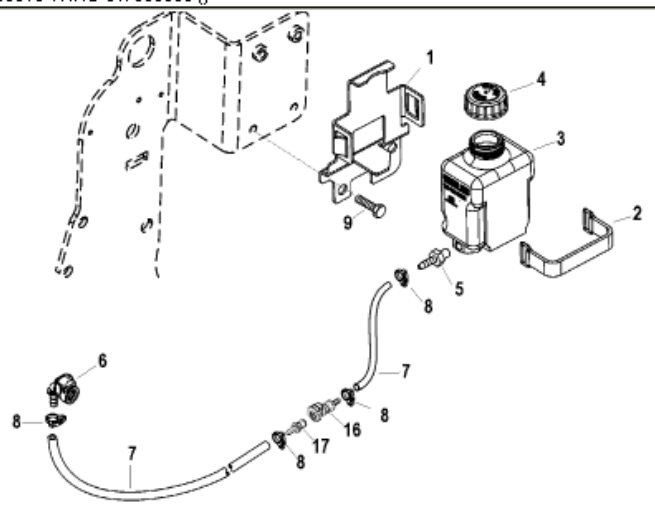

Parts List						
Ref	Class	Part	Description	Qty	Comment	Footnote
1		860065A	BRACKET KIT, Lube Monitor Rese	1	(Closed Cooling)	
2		808023T	STRAP, Reservoir Retainer	1		
3		806193A36	RESERVOIR, Lube Monitor	1	(Closed Cooling)	
4	36	806727	CAP, Lube Reservoir	1		
5	22	808624	CONNECTOR, Lube Reservoir	1		
6	22	861163	QUICK CONNECTOR, (90 Degree)	1		
7	32	19409	HOSE, (54.00 Inches Bulk) (.25 Inc	1		
8	54	41582	CLAMP, Nylon, Hose	AR		
9	10	98261	SCREW, (.375-16 x .750)	2		
10		865175T	BRACKET, Lube Monitor Reservoir	1	(Standard Cooling)	
11		806193A37	RESERVOIR, Lube Monitor	1	(Standard Cooling)	
12	36	806727	CAP, Lube Reservoir	1		
13	22	85439001	CONNECTOR, Male, Lube Reservoir	1		
14	10	828552	SCREW, (.375-16 x .500)	1		
15	11	826709	NUT, (.250-20)	1		
16	22	865190	CONNECTOR, Female	1		
17	22	865191	FITTING, Male	1		